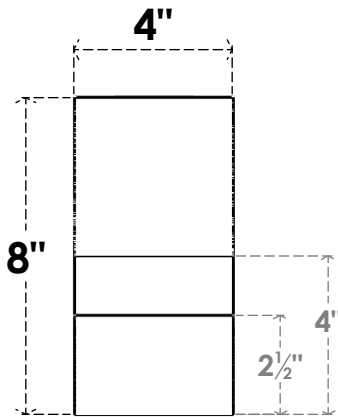

ITEM NUMBER: RFTURO040X08000X32000X008RID00RCPR

4"W X 8"H X 32"L TIMBERTHANE ROUGH CEDAR RIDGEWOOD FAUX WOOD OPEN RAFTER TAIL, 8"L END, PRIMED TAN

32"

SIDE PROFILE

FRONT PROFILE

ISOMETRIC

GENERATED DATE : 03/02/2023