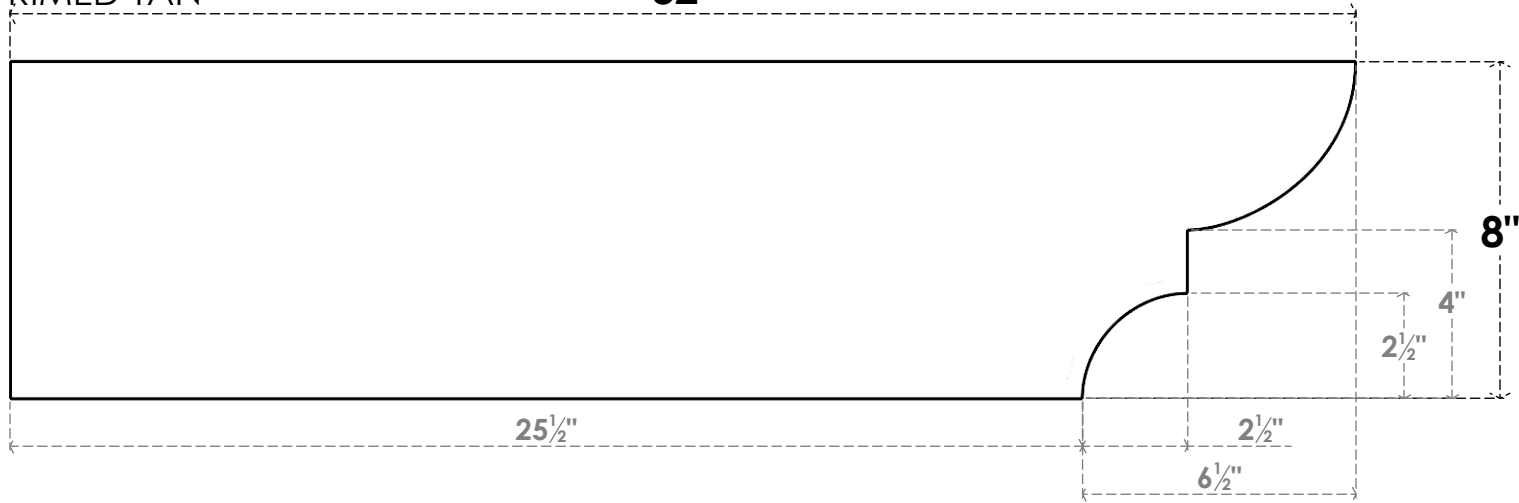

ITEM NUMBER: RFTURO040X08000X32000X008RID00RCPR

4"W X 8"H X 32"L TIMBERTHANE ROUGH CEDAR RIDGEWOOD FAUX WOOD OPEN RAFTER TAIL, 8"L END, PRIMED TAN

32"

SIDE PROFILE

FRONT PROFILE

ISOMETRIC

GENERATED DATE : 03/02/2023