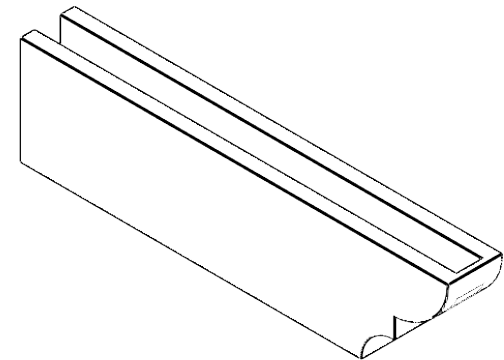

ITEM NUMBER: RFTURO040X08000X32000X008RID00RCPR

4"W X 8"H X 32"L TIMBERTHANE ROUGH CEDAR RIDGEWOOD FAUX WOOD OPEN RAFTER TAIL, 8"L END, PRIMED TAN

32"

SIDE PROFILE

FRONT PROFILE

ISOMETRIC

GENERATED DATE : 03/02/2023

EKENA MILLWORK
2300 WEST MAIN ST.
CLARKSVILLE, TX 75426
TOLL FREE: 866-607-0453
WWW.EKENAMILLWORK.COM

NOTES

1. INSTALLATION TO BE COMPLETED IN ACCORDANCE WITH MANUFACTURER'S SPECIFICATIONS.
2. DRAWING MAY NOT BE TO SCALE
3. THIS DRAWING IS INTENDED FOR DESIGN AND PLANNING PURPOSES ONLY.
4. ALL INFORMATION CONTAINED HEREIN WAS CURRENT AT THE TIME OF DEVELOPMENT BUT MUST BE REVIEWED AND APPROVED BY THE PRODUCT MANUFACTURER TO BE CONSIDERED ACCURATE.
5. TIMBERTHANE ARCHITECTURAL PRODUCTS ARE MADE FROM HIGH DENSITY URETHANE AND COME FACTORY PRIMED